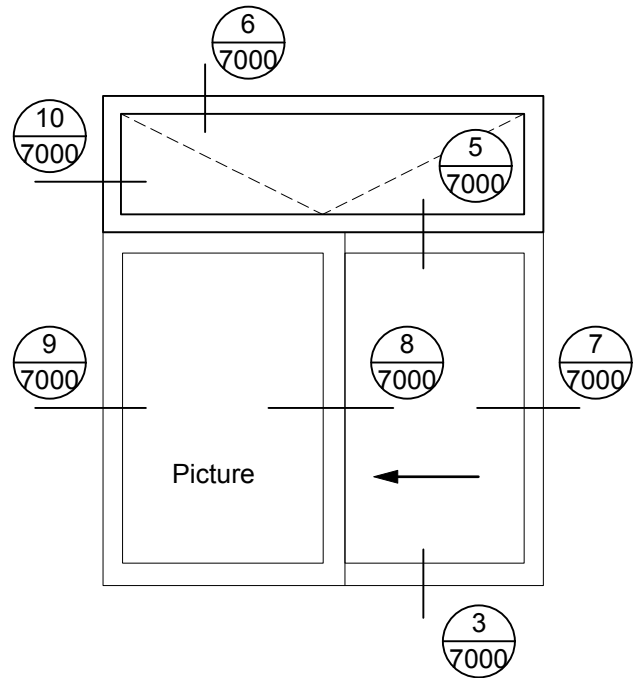

5 Transom Detail
Scale: 1:2

7000 SERIES ALUMINUM SLIDER WINDOWS

Modern . Great Taste in Windows
P. 604.485.2451 . www.modern.ca