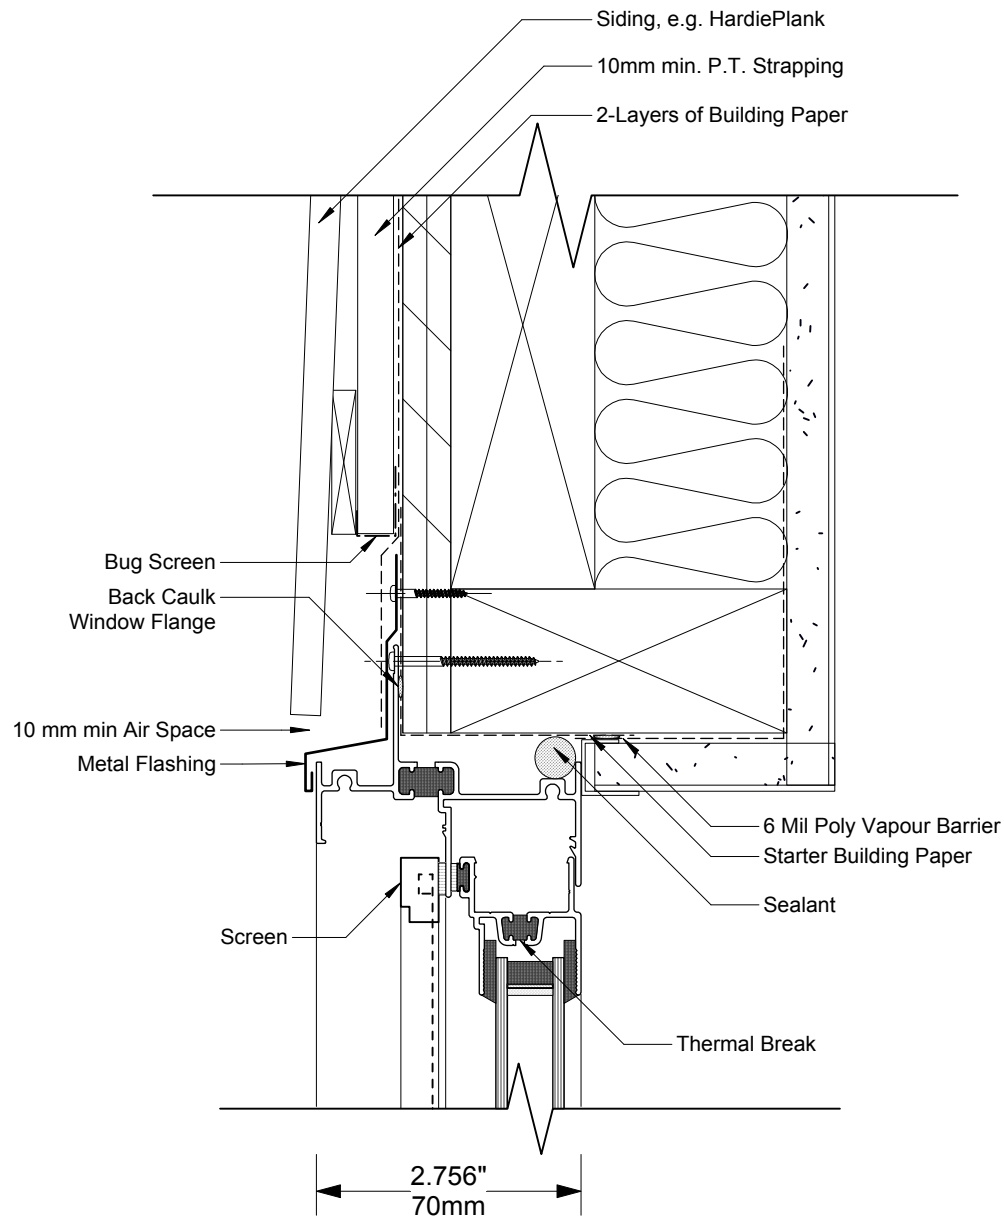

1 Slider Sill Detail
Scale: 1:2