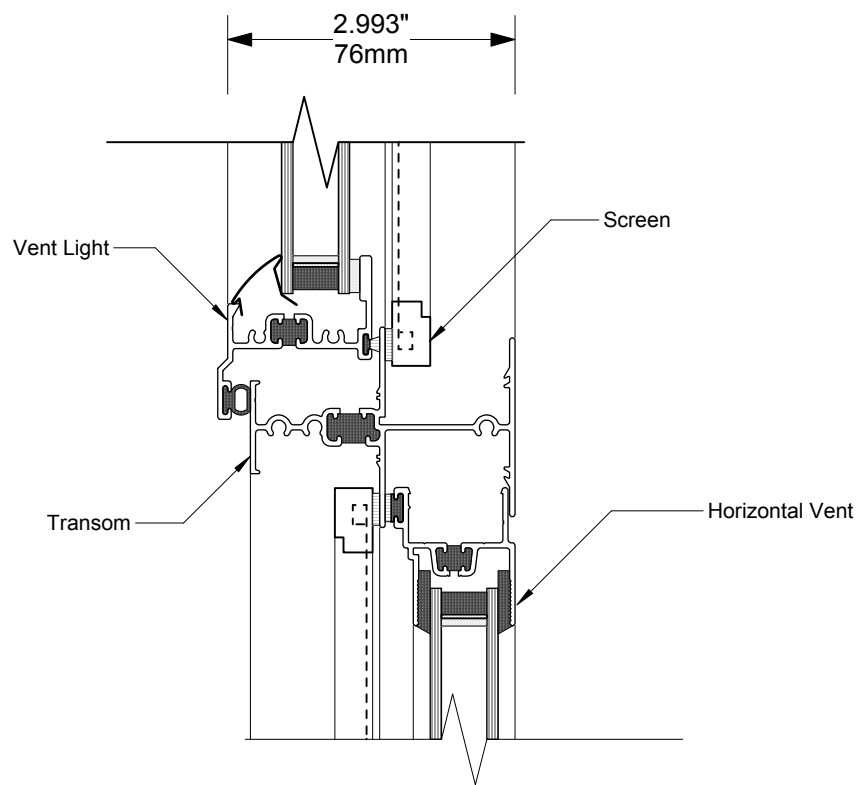

7000 SERIES ALUMINUM SLIDER WINDOWS

Modern . Great Taste in Windows
P. 604.485.2451 . www.modern.ca