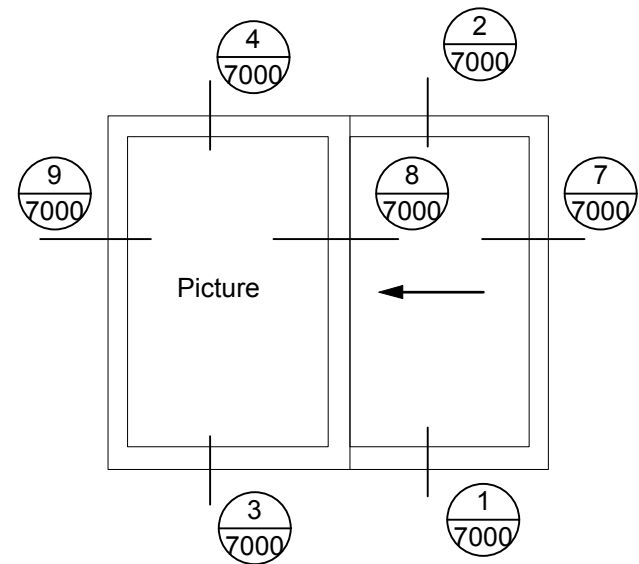

7 Picture Jamb Detail
 Scale: 1:2

7000 SERIES ALUMINUM SLIDER WINDOWS

note:
 accepted rainscreen details per BC.B.C

Modern . Great Taste in Windows
 P. 604.485.2451 . www.modern.ca

8 Mullion Detail
Scale: 1:2