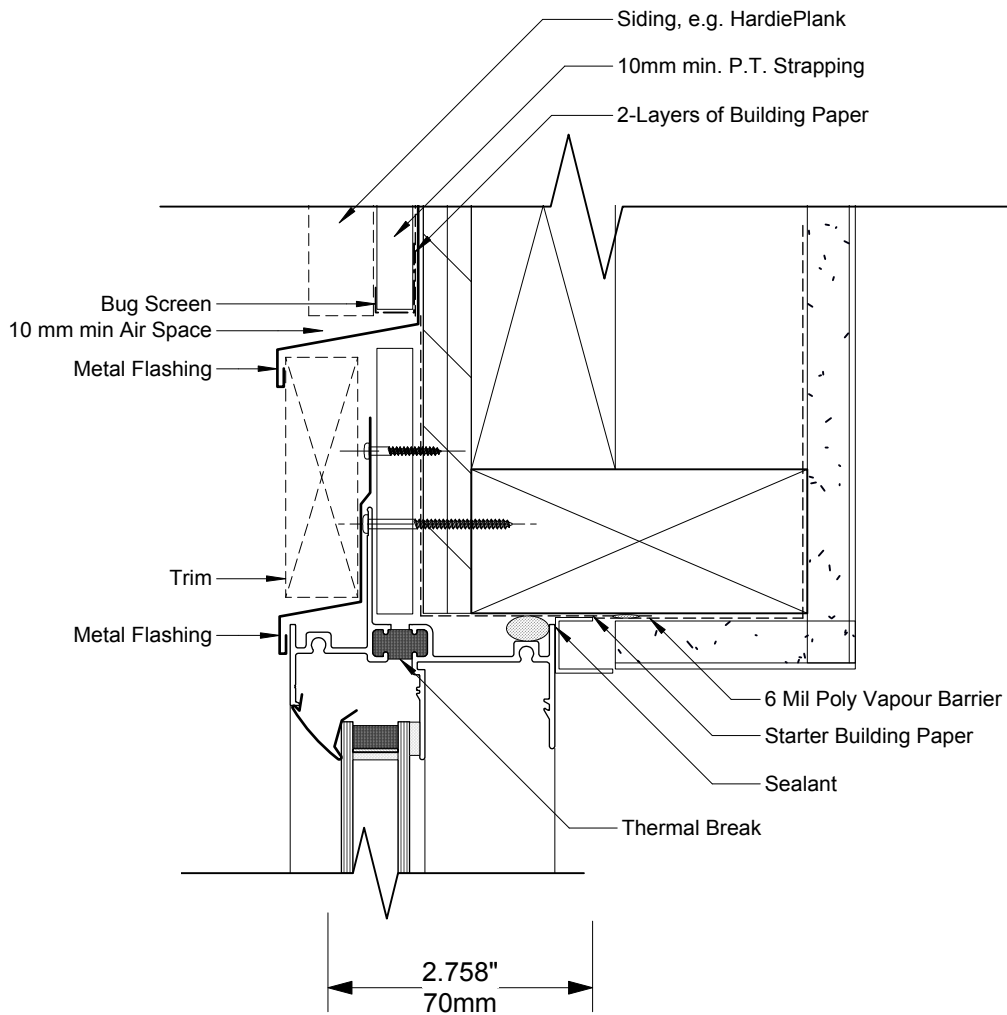

3 Picture Sill Detail
Scale: 1:2

* Alternate method of attaching window on top of rain screen strapping

Modern . Great Taste in Windows
P. 604.485.2451 . www.modern.ca

4 Picture Head Detail
Scale: 1:2

* Alternate method of attaching window on top of rain screen strapping