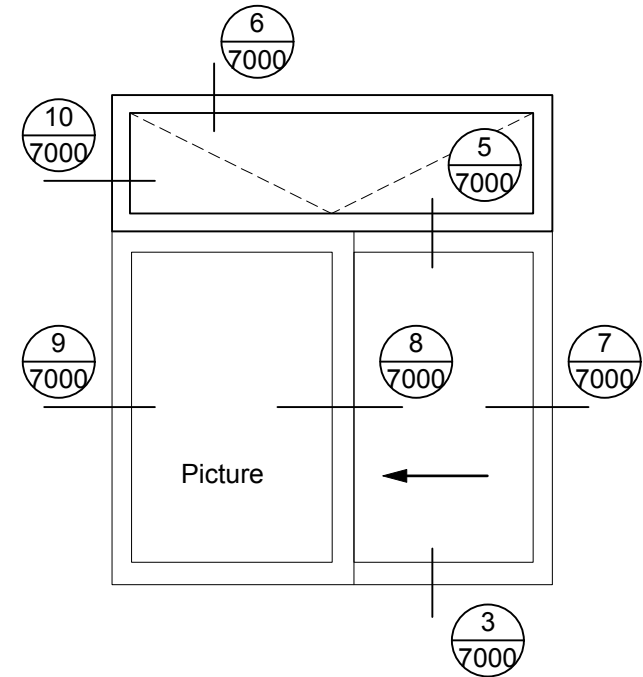

7000 SERIES ALUMINUM SLIDER WINDOWS

note:
accepted rainscreen details per BC.B.C