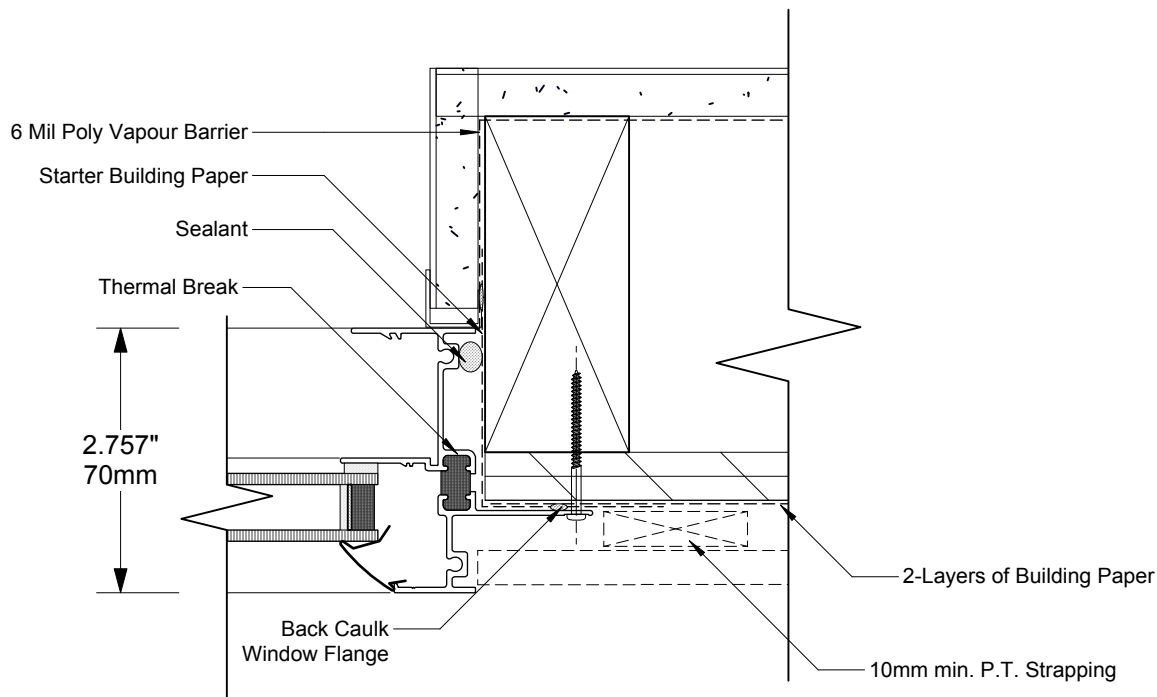

7 Picture Jamb Detail
 Scale: 1:2

7000 SERIES ALUMINUM SLIDER WINDOWS

note:
 accepted rainscreen details per BC.B.C

Modern . Great Taste in Windows
 P. 604.485.2451 . www.modern.ca

8 Mullion Detail
Scale: 1:2