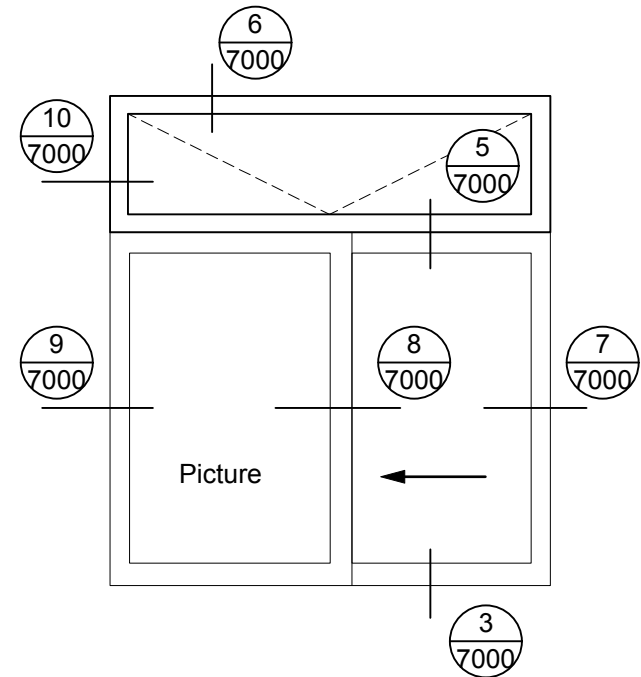

7000 SERIES ALUMINUM SLIDER WINDOWS

note:
accepted rainscreen details per BC.B.C