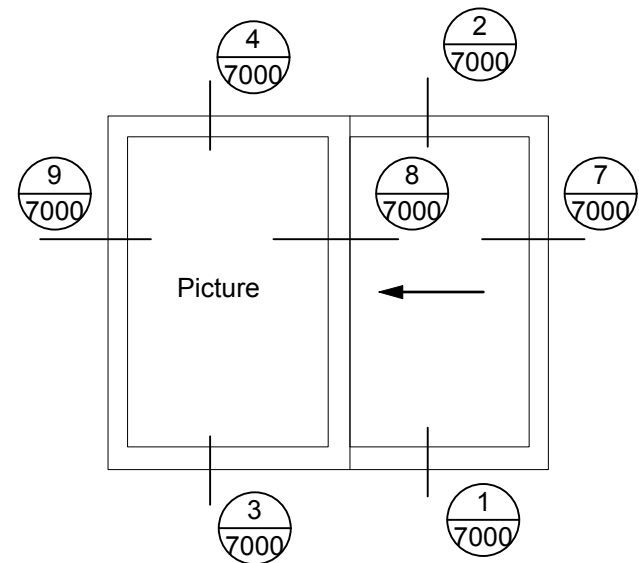

3 Picture Sill Detail
Scale: 1:2

* Alternate method of attaching window on top of rain screen strapping

Modern . Great Taste in Windows
P. 604.485.2451 . www.modern.ca

4 Picture Head Detail
Scale: 1:2

* Alternate method of attaching window on top of rain screen strapping