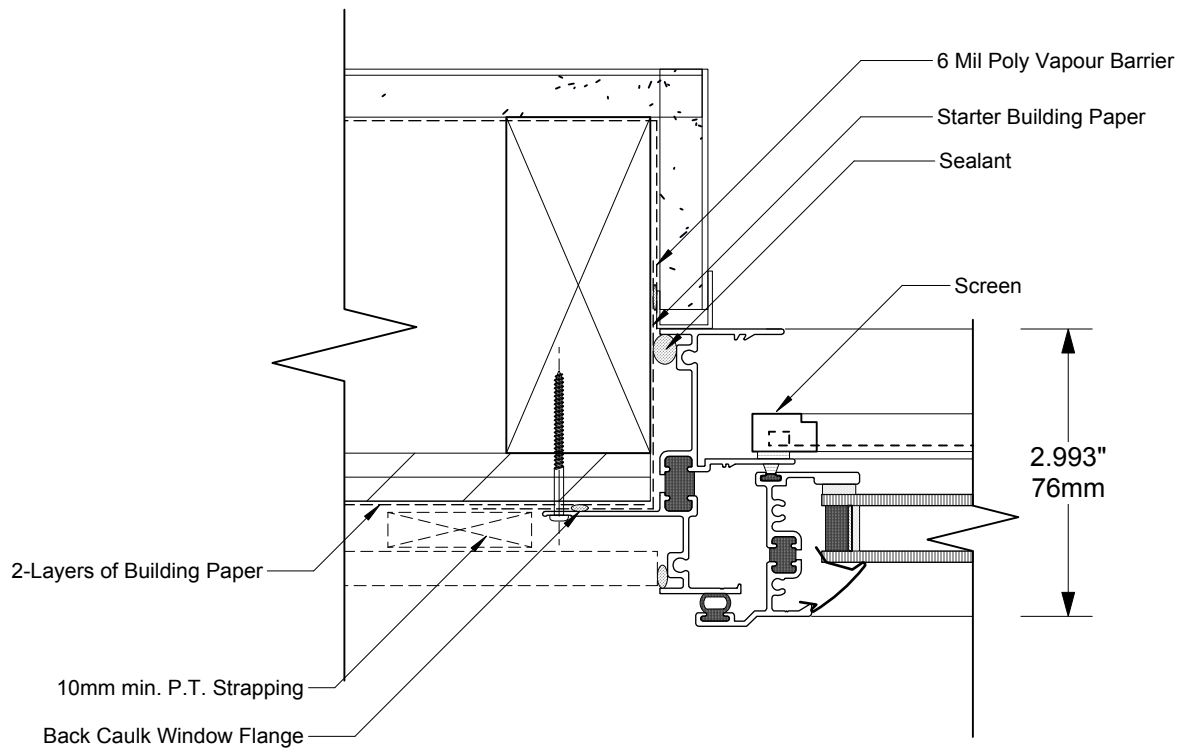

7000 SERIES ALUMINUM SLIDER WINDOWS

Modern . Great Taste in Windows
P. 604.485.2451 . www.modern.ca

9 Slider Jamb Detail
 Scale: 1:2

7000 SERIES ALUMINUM SLIDER WINDOWS

note:
 accepted rainscreen details per BC.B.C

Modern . Great Taste in Windows
 P. 604.485.2451 . www.modern.ca

10 Vent Light Jamb Detail
 Scale: 1:2

7000 SERIES ALUMINUM SLIDER WINDOWS

note:
 accepted rainscreen details per BC.B.C

Modern . Great Taste in Windows
 P. 604.485.2451 . www.modern.ca