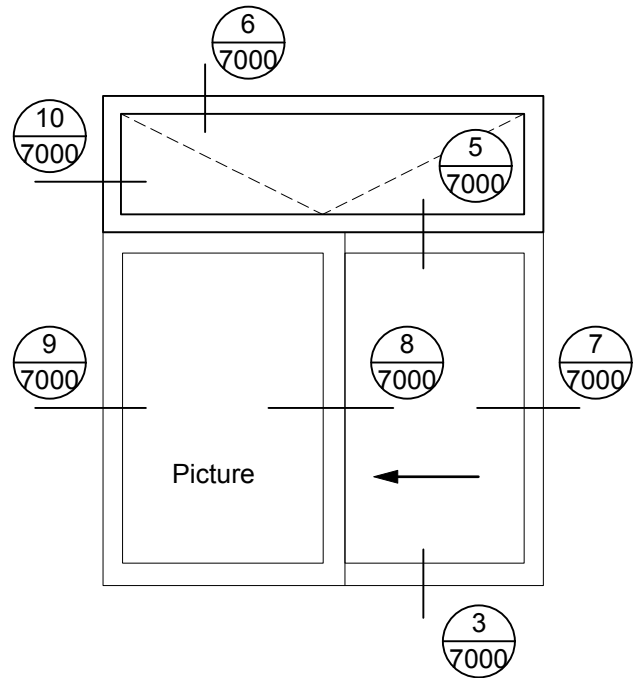

7000 SERIES ALUMINUM SLIDER WINDOWS