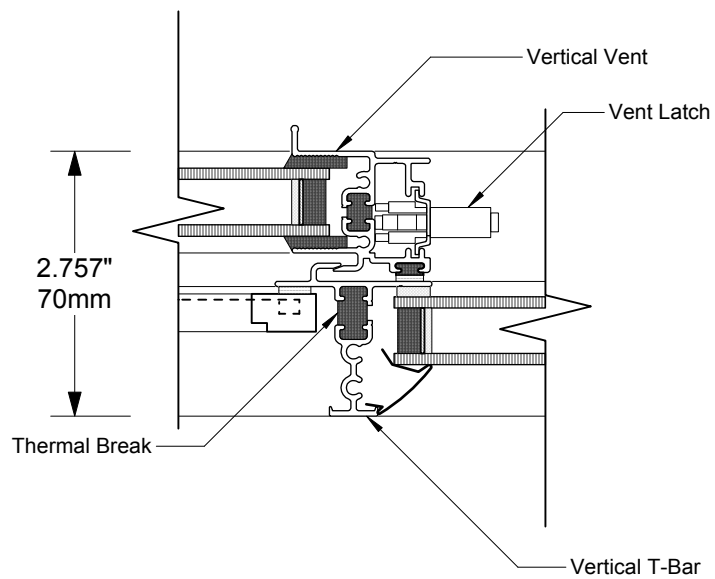

7 Picture Jamb Detail
 Scale: 1:2

7000 SERIES ALUMINUM SLIDER WINDOWS

note:
 accepted rainscreen details per BC.B.C

Modern . Great Taste in Windows
 P. 604.485.2451 . www.modern.ca

8 Mullion Detail
Scale: 1:2