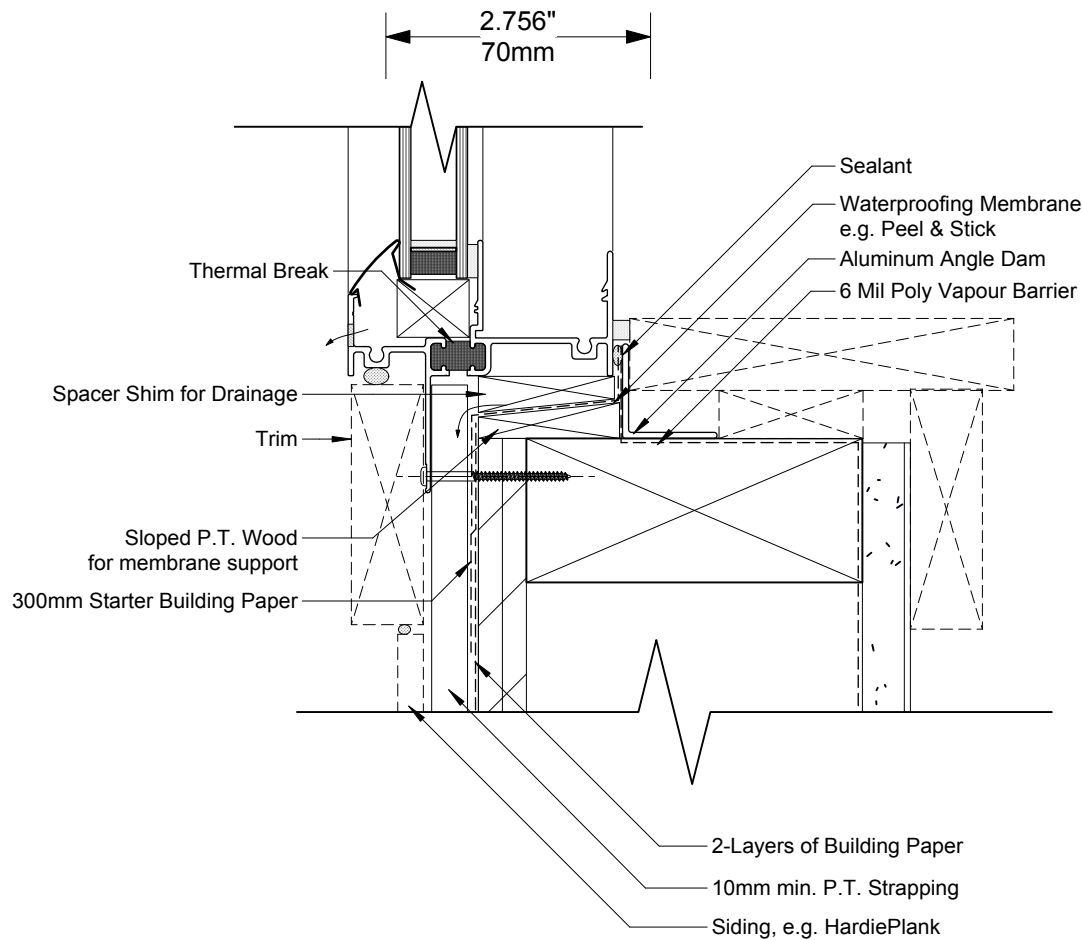

2 Slider Head Detail
Scale: 1:2

7000 SERIES ALUMINUM SLIDER WINDOWS

note:
accepted rainscreen details per BC.B.C

3 Picture Sill Detail
Scale: 1:2

* Alternate method of attaching window on top of rain screen strapping