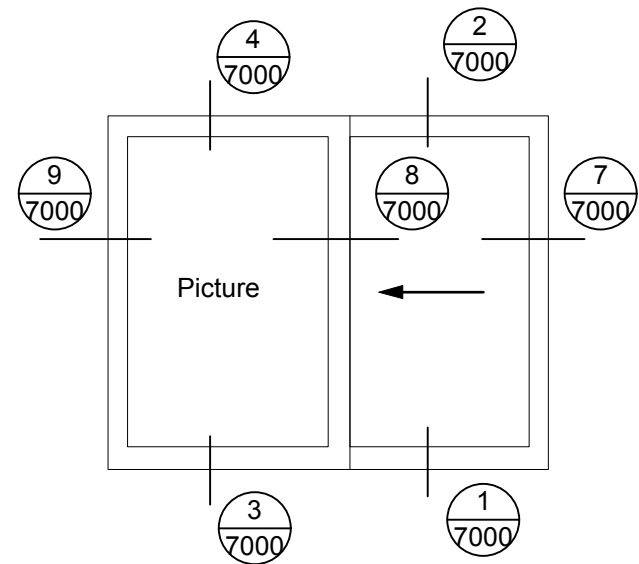

7000 SERIES ALUMINUM SLIDER WINDOWS

note:
accepted rainscreen details per BC.B.C