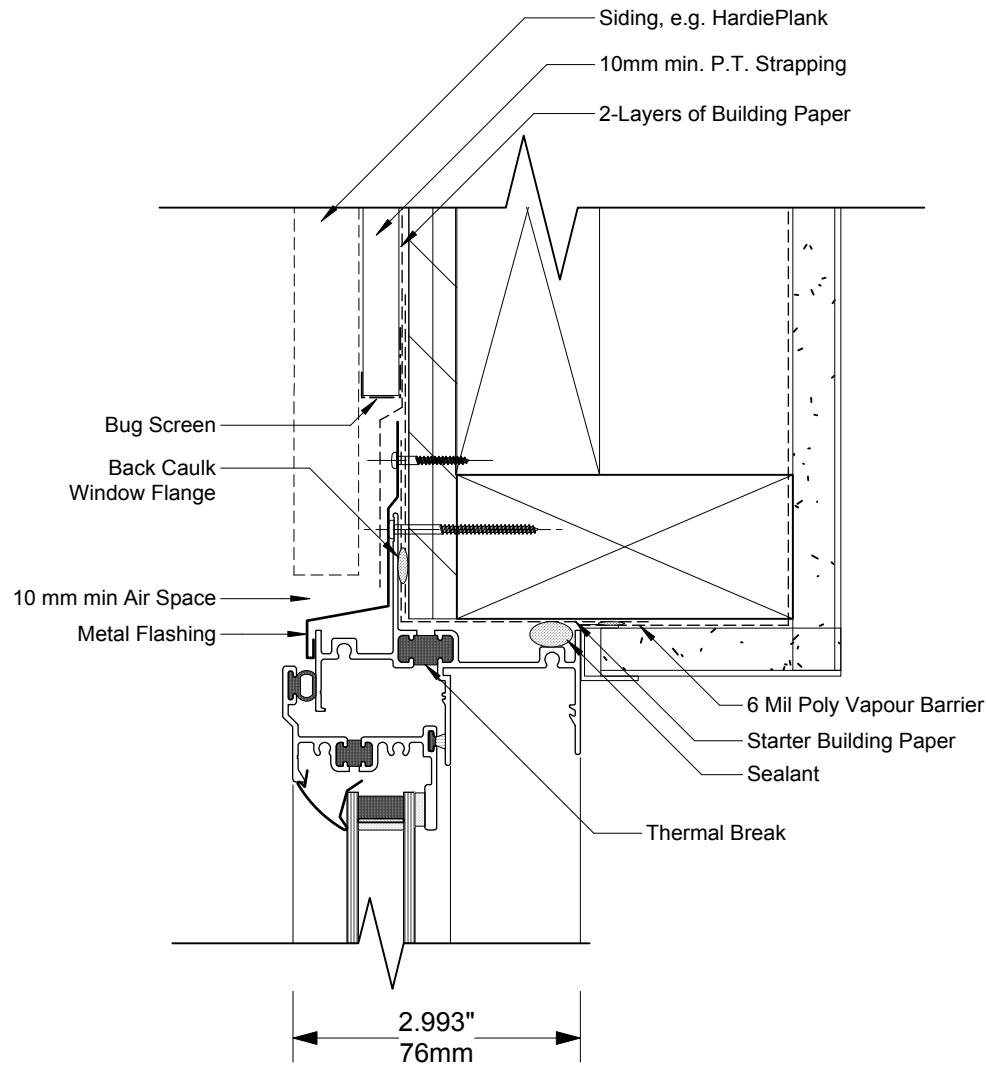

5 Transom Detail
Scale: 1:2