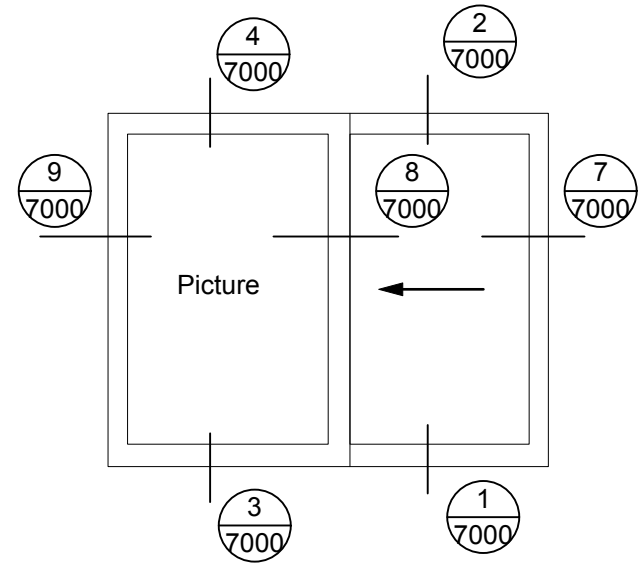

7000 SERIES ALUMINUM SLIDER WINDOWS

note:
accepted rainscreen details per BC.B.C