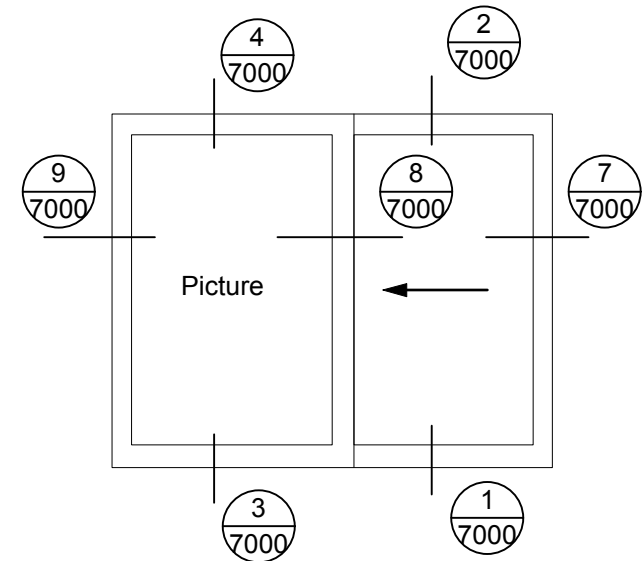

7000 SERIES ALUMINUM SLIDER WINDOWS

note:
accepted rainscreen details per BC.B.C

3 Picture Sill Detail
Scale: 1:2

* Alternate method of attaching window on top of rain screen strapping