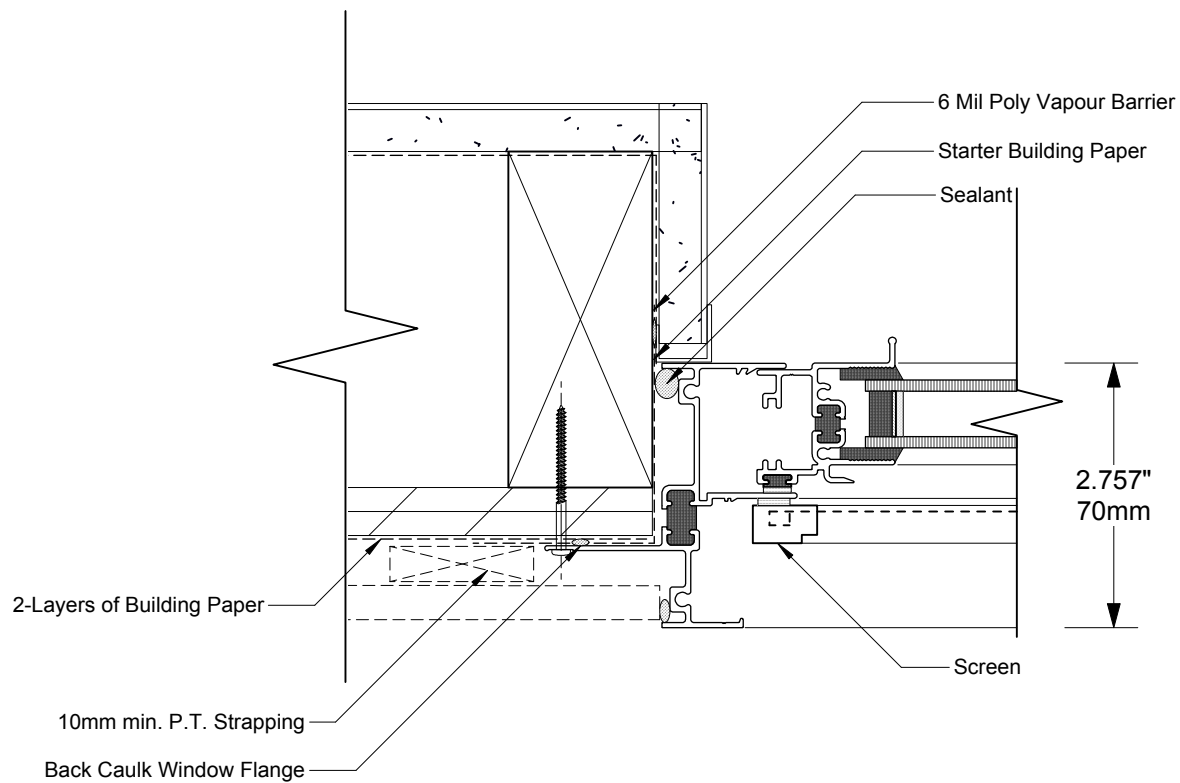

9 Slider Jamb Detail
Scale: 1:2