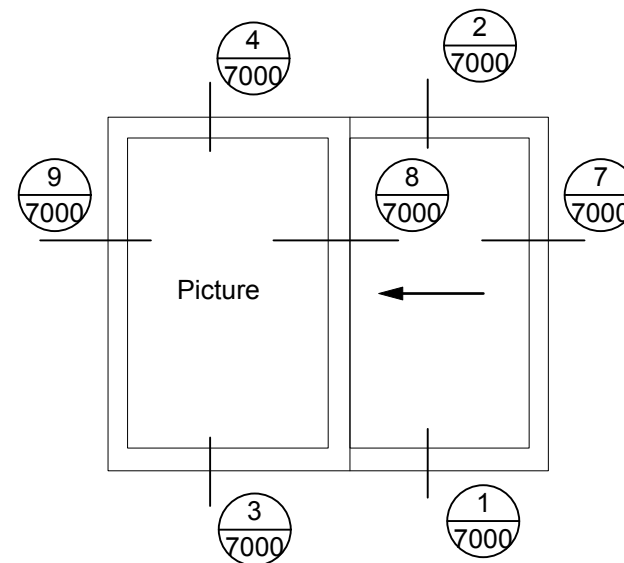

7000 SERIES ALUMINUM SLIDER WINDOWS

note:
accepted rainscreen details per BC.B.C