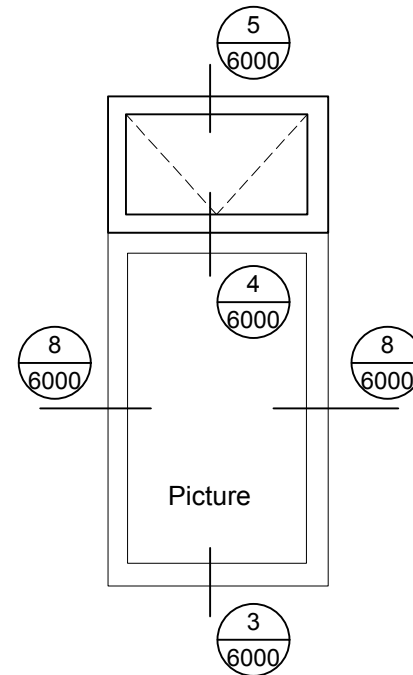

4 Transom Detail
Scale: 1:2

6000 SERIES ALUMINUM CASEMENT WINDOWS

note:
accepted rainscreen details per BC.B.C

Modern . Great Taste in Windows
P. 604.485.2451 . www.modern.ca