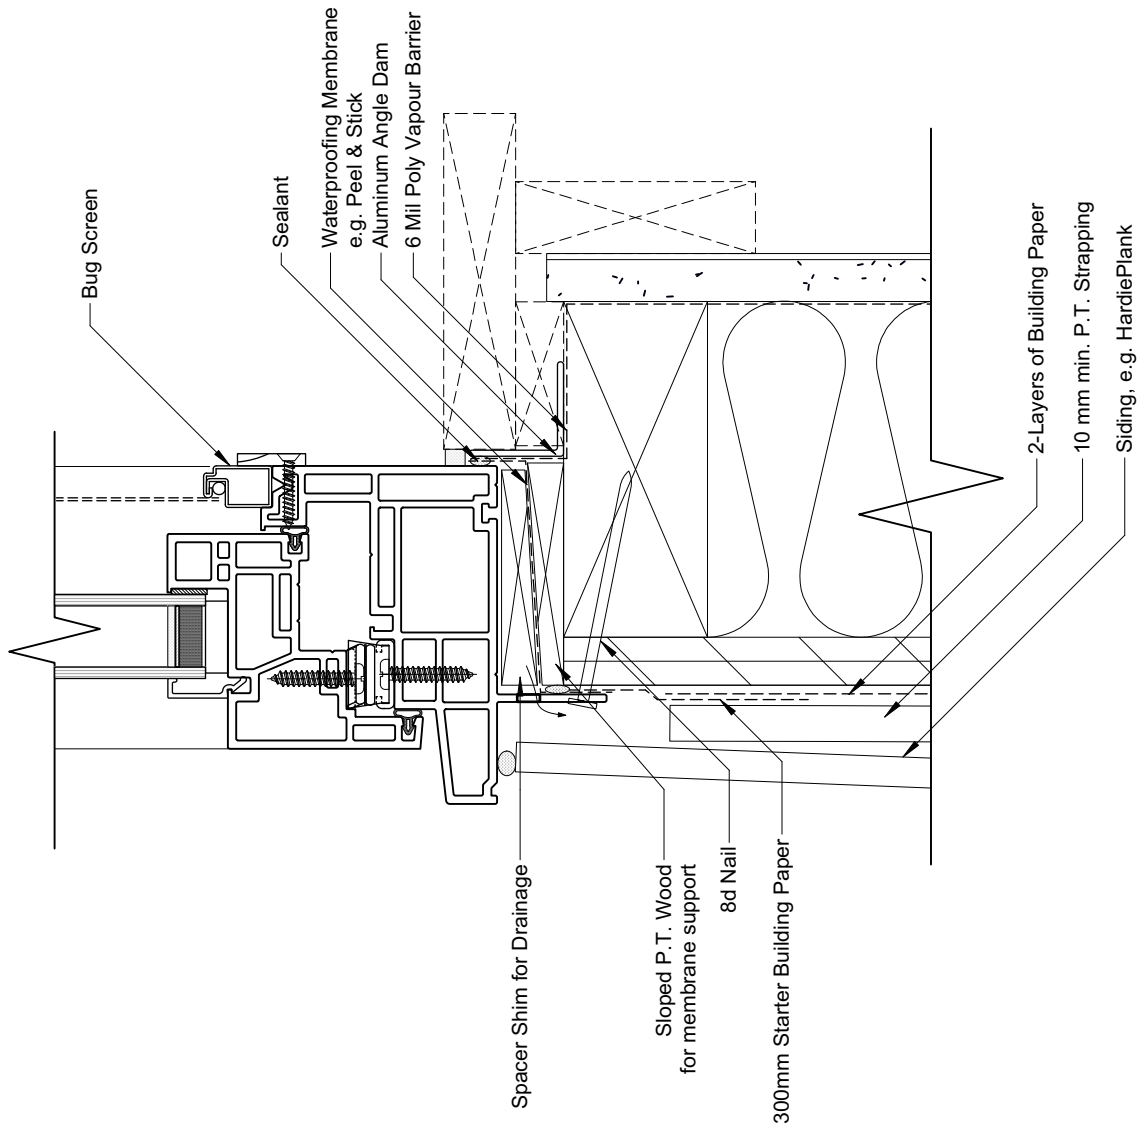

CAM HARDWARE

1
 Casement Sill Detail
 Scale: 1:2

4000 SERIES VINYL CASEMENT WINDOWS

note:
 accepted rainscreen details per BC.B.C

Modern . Great Taste in Windows
 P. 604.485.2451 . www.modern.ca