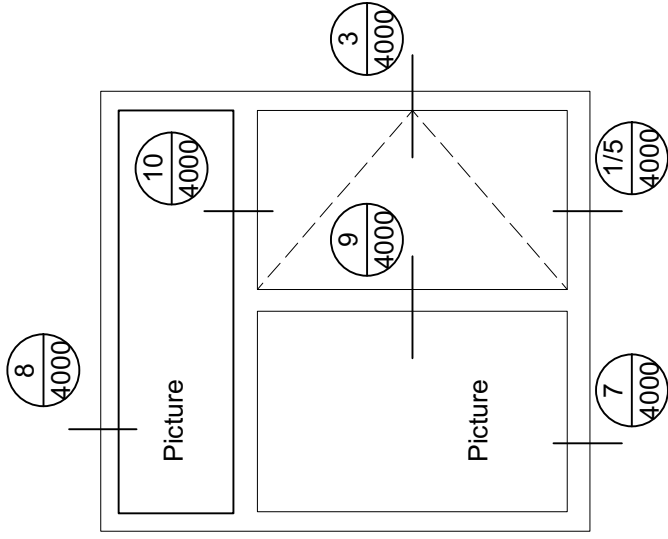

CAM HARDWARE

1
 Casement Sill Detail
 Scale: 1:2

4000 SERIES VINYL CASEMENT WINDOWS

note:
 accepted rainscreen details per BC.B.C

Modern . Great Taste in Windows
 P. 604.485.2451 . www.modern.ca