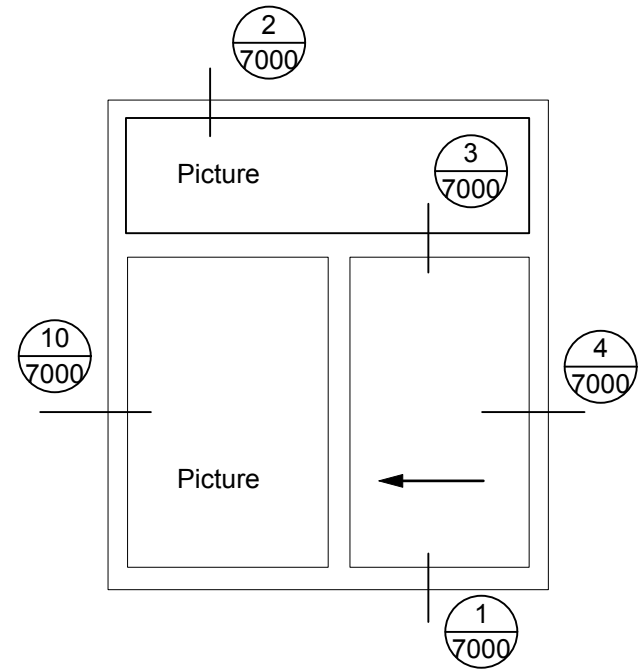

3000 SERIES VINYL SLIDER WINDOWS

note:
accepted rainscreen details per BC.B.C

Modern . Great Taste in Windows
P. 604.485.2451 . www.modern.ca

10 Picture Jamb Detail
Scale: 1:2

3000 SERIES VINYL SLIDER WINDOWS