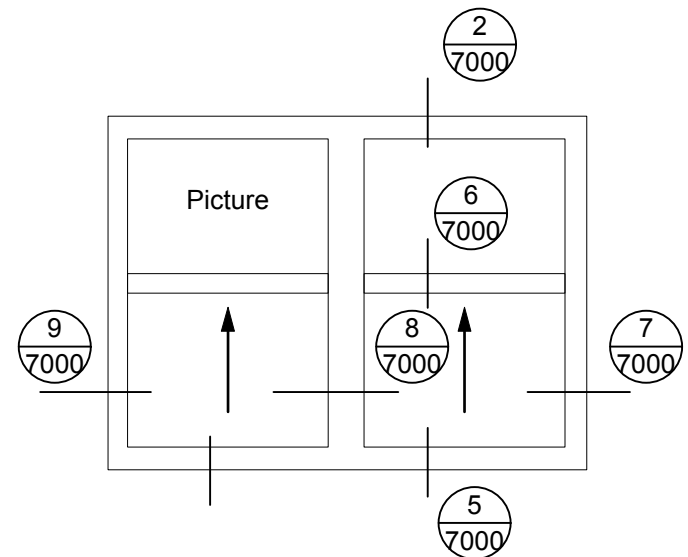

Modern . Great Taste in Windows
P. 604.485.2451 . www.modern.ca

3000 SERIES VINYL SLIDER WINDOWS

8 Single Hung Mullion Detail
Scale: 1:2

Modern . Great Taste in Windows
P. 604.485.2451 . www.modern.ca

9 Single Hung Jamb Detail
Scale: 1:2