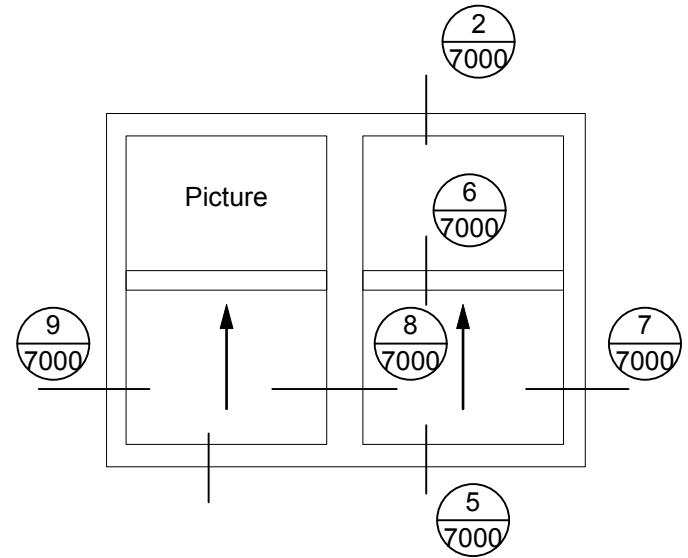

5 Single Hung Sill Detail
Scale: 1:2

* Alternate method of attaching window on top of rain screen strapping

Modern . Great Taste in Windows
P. 604.485.2451 . www.modern.ca

3000 SERIES VINYL SLIDER WINDOWS