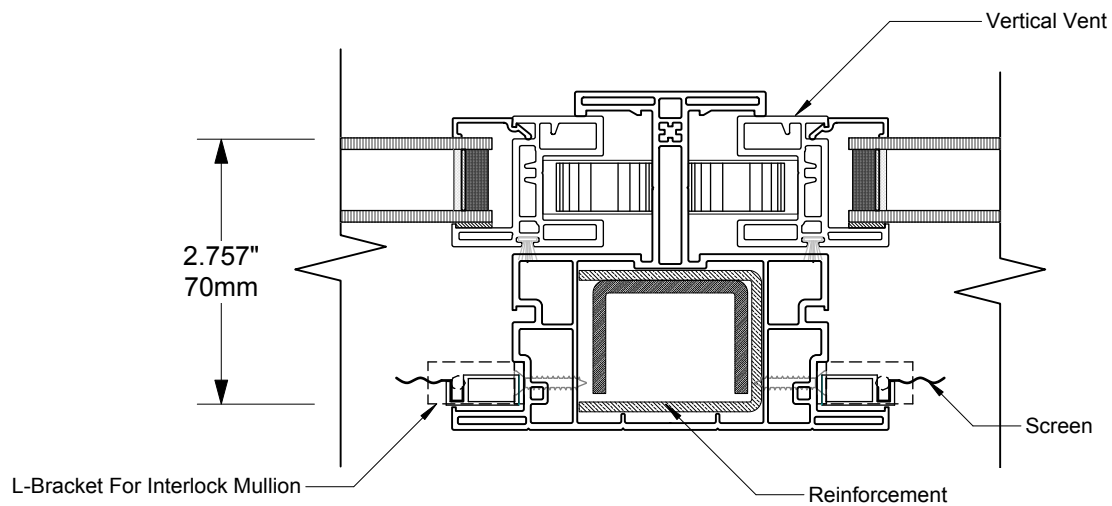

7 Single Hung Jamb Detail
Scale: 1:2

3000 SERIES VINYL SLIDER WINDOWS