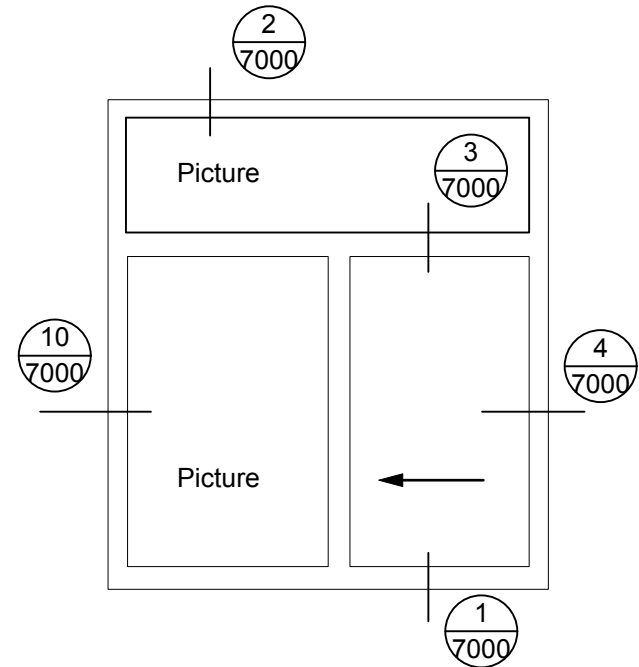

3000 SERIES VINYL SLIDER WINDOWS

note:
accepted rainscreen details per BC.B.C