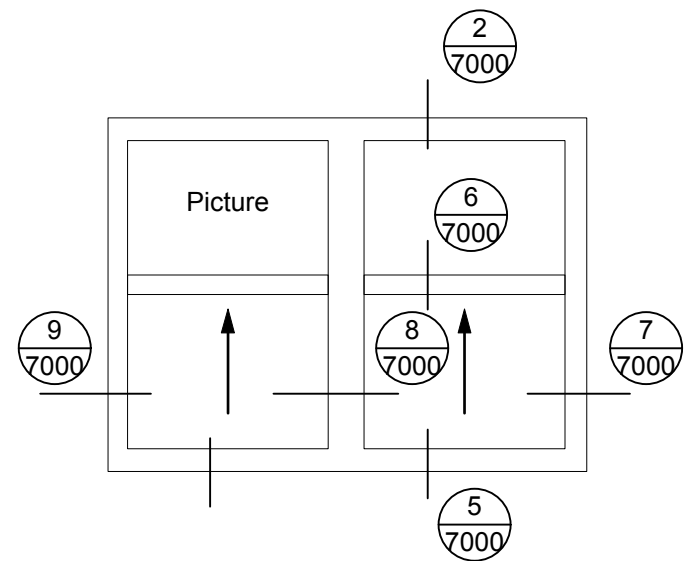

3000 SERIES VINYL SLIDER WINDOWS