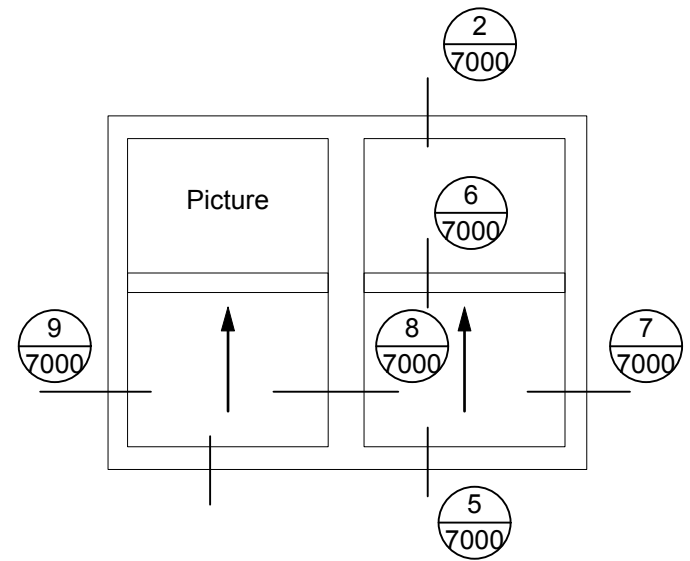

6 Single Hung T-Bar Detail
Scale: 1:2

Modern . Great Taste in Windows
P. 604.485.2451 . www.modern.ca

RENOVATION PROFILE

7 Single Hung Jamb Detail
Scale: 1:2

3000 SERIES VINYL SLIDER WINDOWS

note:
accepted rainscreen details per BC.B.C