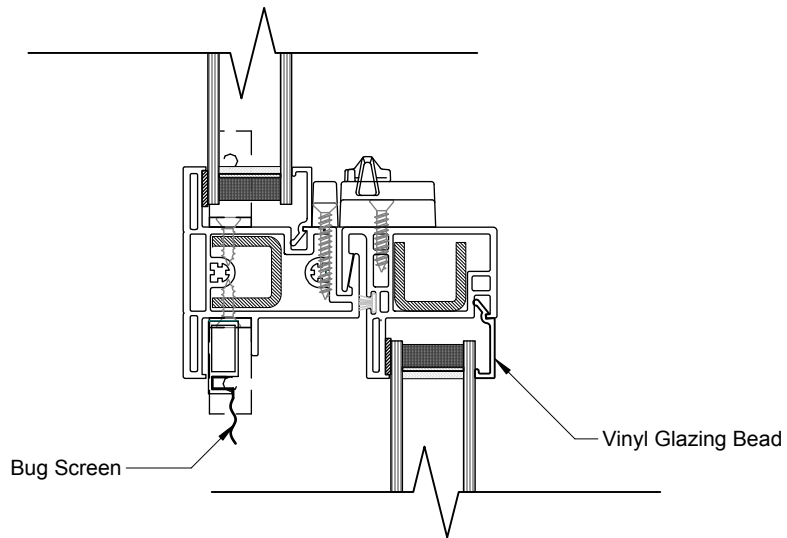

5 Single Hung Sill Detail
Scale: 1:2

* Alternate method of attaching window on top of rain screen strapping

Modern . Great Taste in Windows
P. 604.485.2451 . www.modern.ca

3000 SERIES VINYL SLIDER WINDOWS