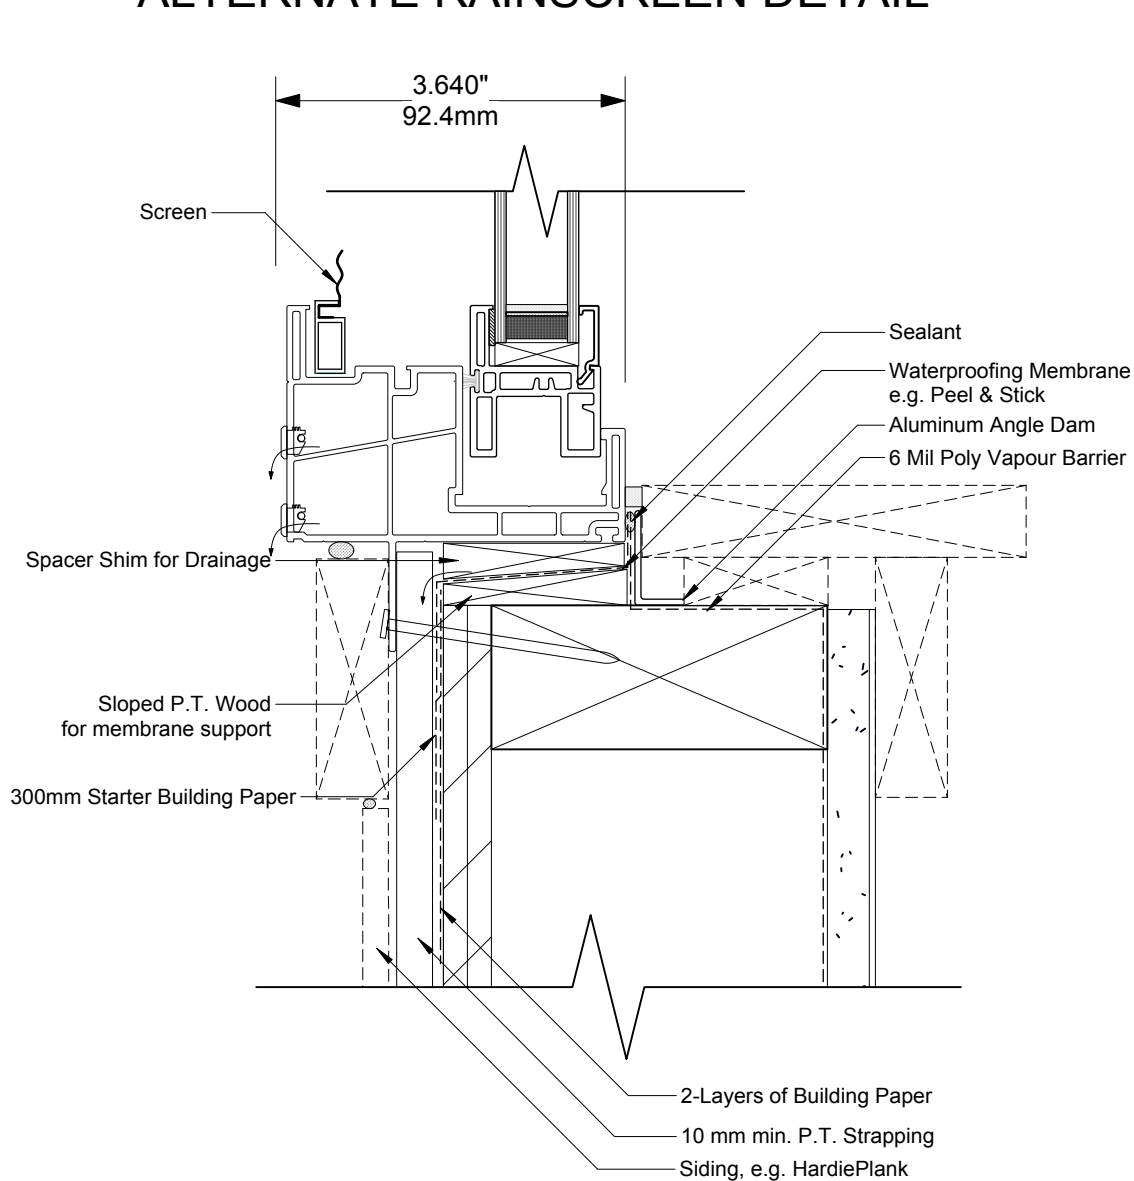

ALTERNATE RAINSCREEN DETAIL

3000 SERIES VINYL SLIDER WINDOWS

note:
accepted rainscreen details per BC.B.C

5 Single Hung Sill Detail
Scale: 1:2

* Alternate method of attaching window on top of rain screen strapping