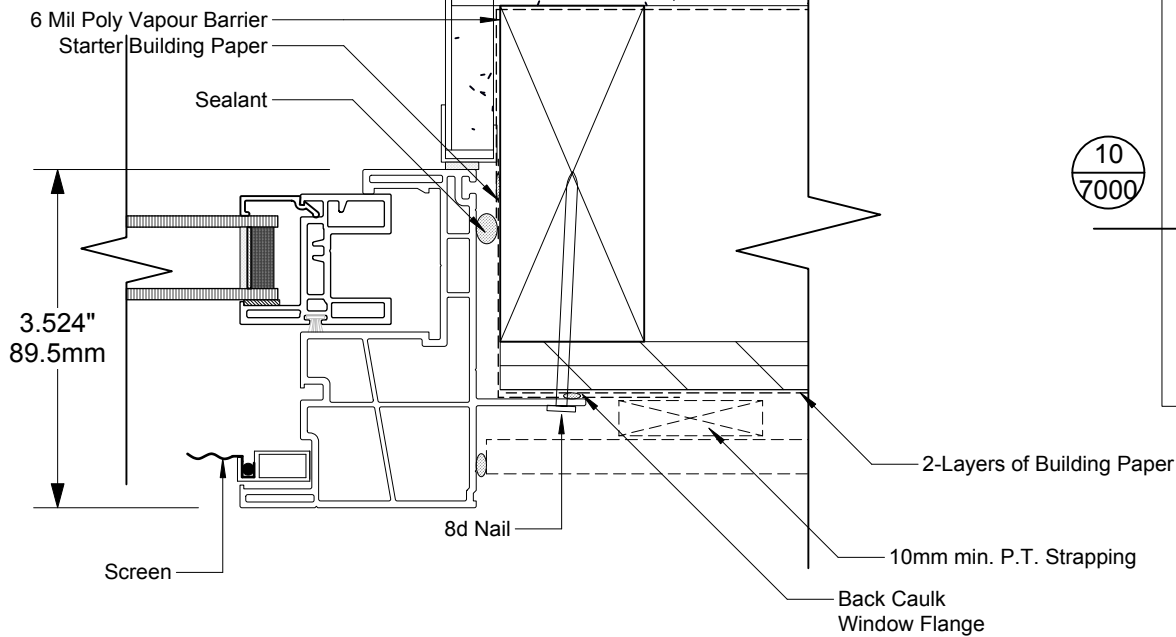

3000 SERIES VINYL SLIDER WINDOWS

note:
accepted rainscreen details per BC.B.C

4 Slider Jamb Detail
Scale: 1:2