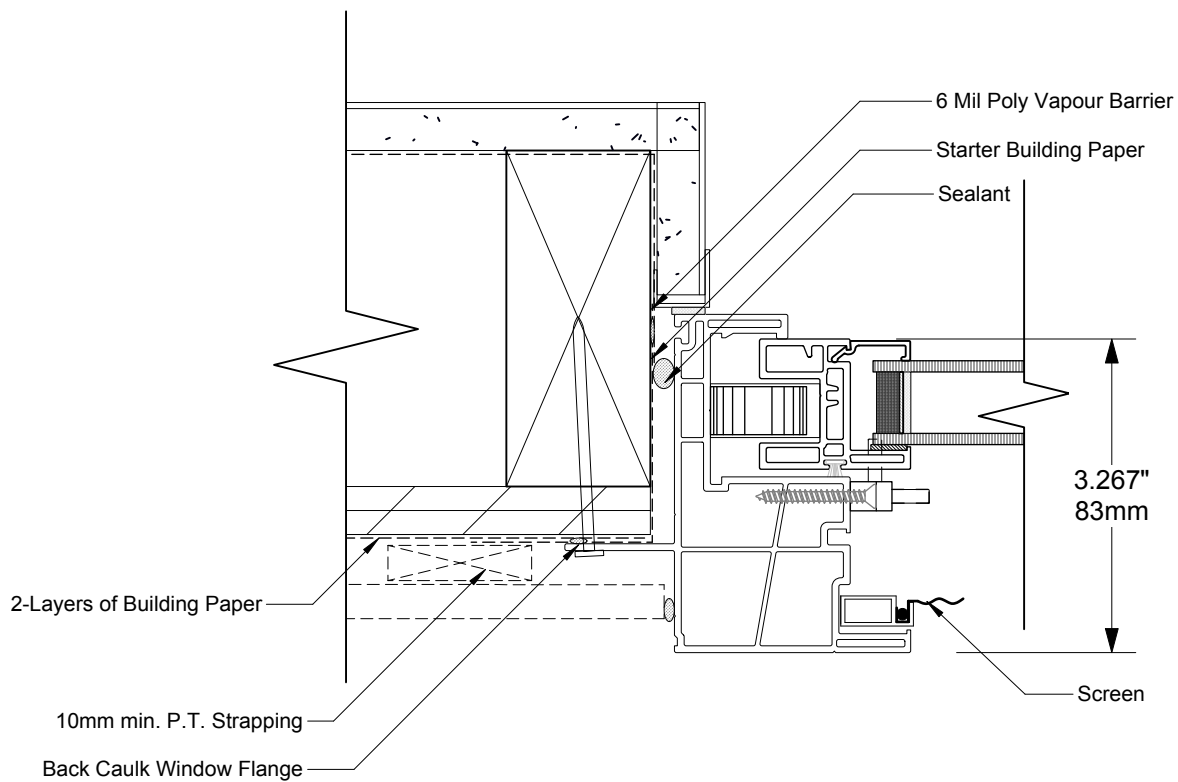

Modern . Great Taste in Windows
P. 604.485.2451 . www.modern.ca

3000 SERIES VINYL SLIDER WINDOWS

8 Single Hung Mullion Detail
Scale: 1:2

Modern . Great Taste in Windows
P. 604.485.2451 . www.modern.ca

9 Single Hung Jamb Detail
Scale: 1:2