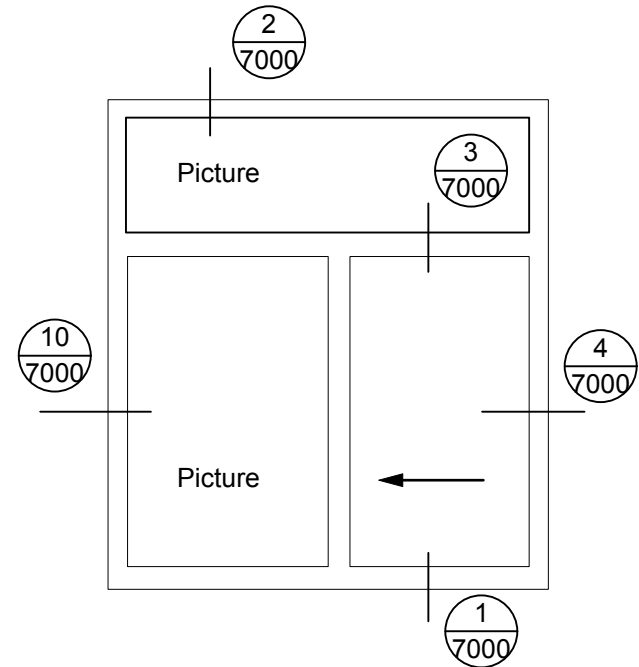

1 Slider Sill Detail
Scale: 1:2

3000 SERIES VINYL SLIDER WINDOWS

note:
accepted rainscreen details per BC.B.C

Modern . Great Taste in Windows
P. 604.485.2451 . www.modern.ca

ALTERNATE RAINSCREEN DETAIL

2 Slider/Picture Head Detail
 Scale: 1:2