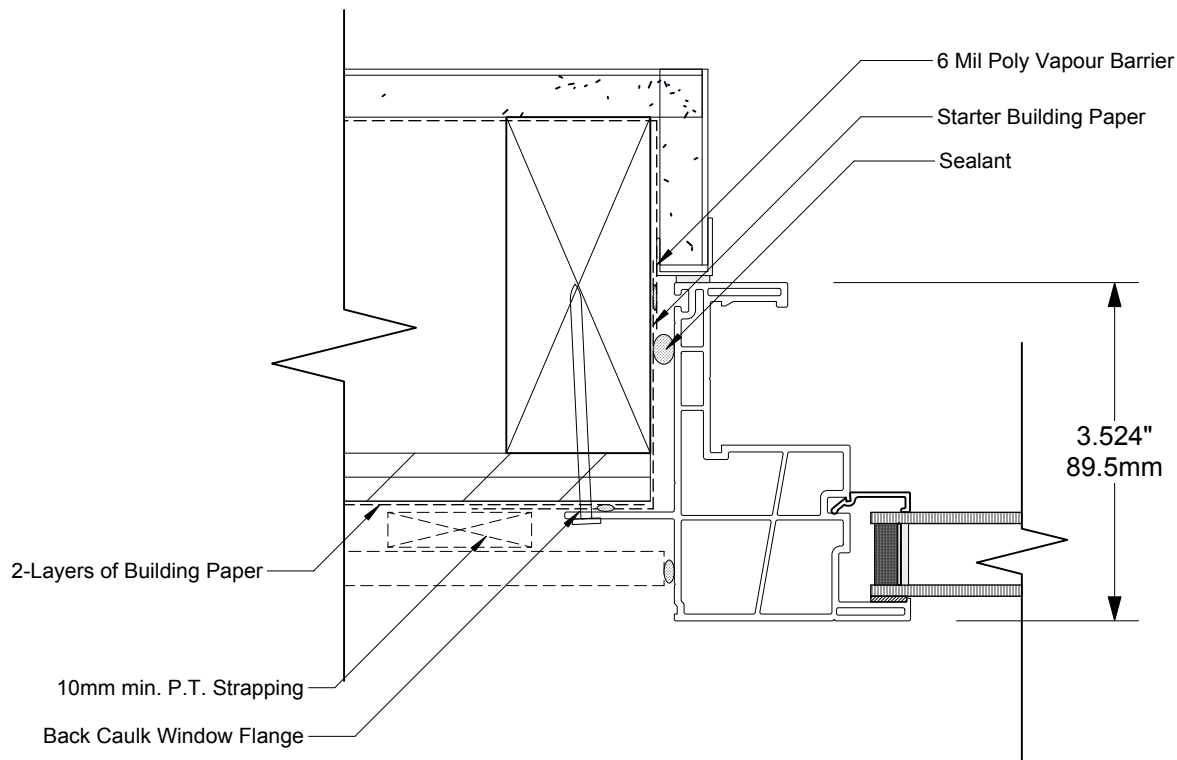

9 Single Hung Jamb Detail
Scale: 1:2

10 Picture Jamb Detail
Scale: 1:2