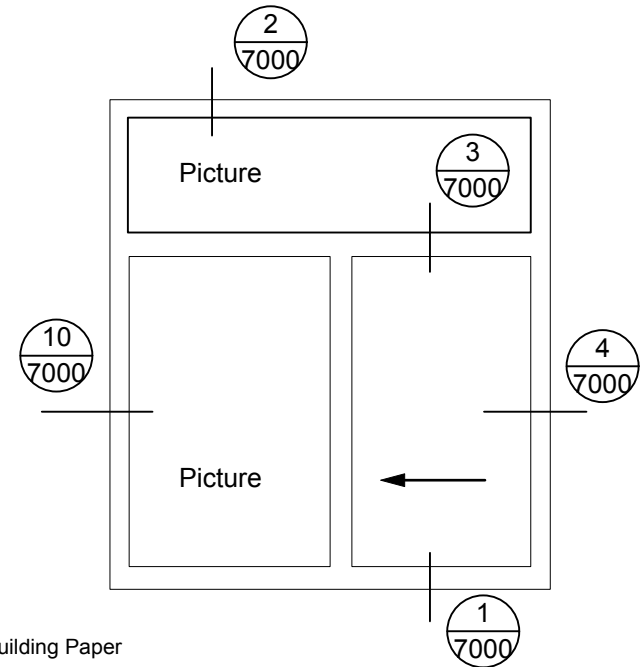

3000 SERIES VINYL SLIDER WINDOWS

note:
accepted rainscreen details per BC.B.C

4 Slider Jamb Detail
Scale: 1:2