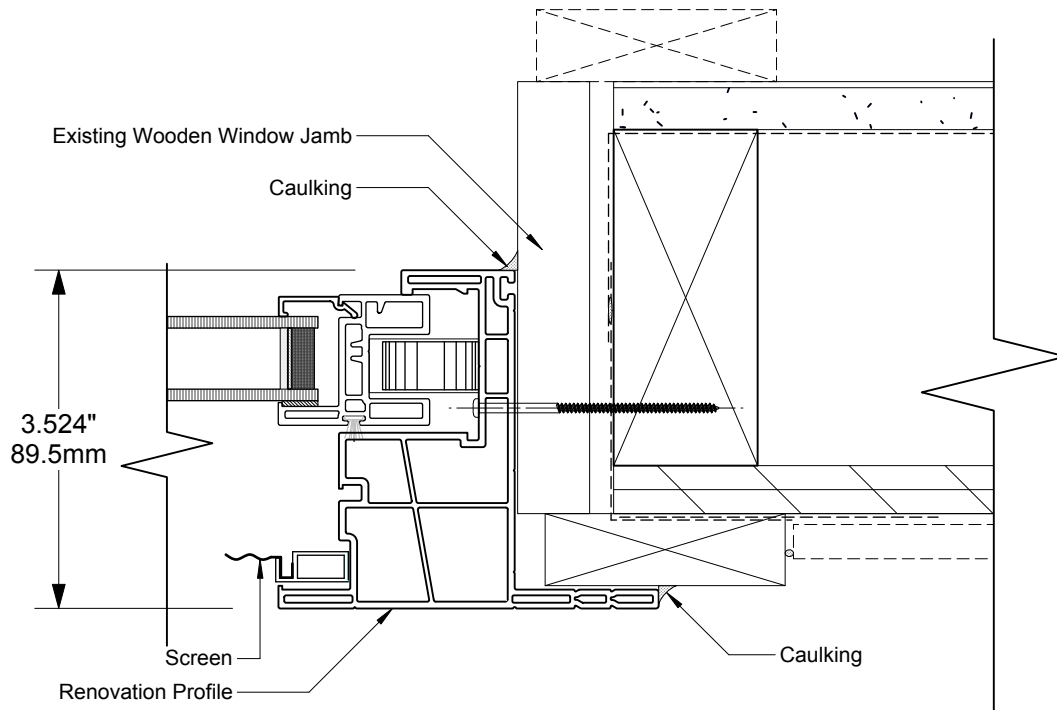

5 Single Hung Sill Detail
Scale: 1:2

* Alternate method of attaching window on top of rain screen strapping

Modern . Great Taste in Windows
P. 604.485.2451 . www.modern.ca

3000 SERIES VINYL SLIDER WINDOWS

6 Single Hung T-Bar Detail
Scale: 1:2

Modern . Great Taste in Windows
P. 604.485.2451 . www.modern.ca

RENOVATION PROFILE

7 Single Hung Jamb Detail
Scale: 1:2

3000 SERIES VINYL SLIDER WINDOWS

note:
accepted rainscreen details per BC.B.C