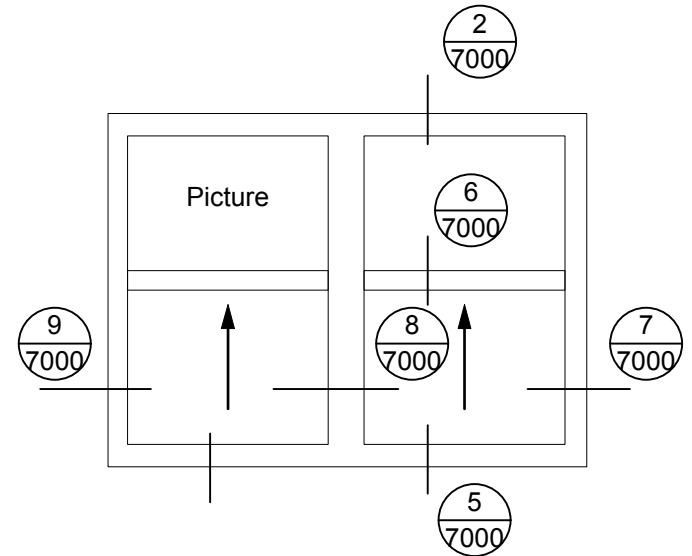

ALTERNATE RAINSCREEN DETAIL

3000 SERIES VINYL SLIDER WINDOWS

note:
accepted rainscreen details per BC.B.C

5 Single Hung Sill Detail
Scale: 1:2

* Alternate method of attaching window on top of rain screen strapping