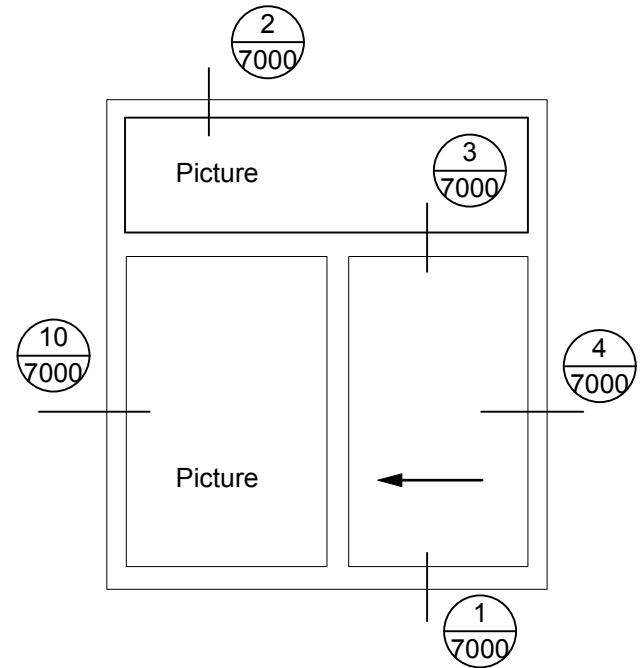

3000 SERIES VINYL SLIDER WINDOWS

note:
accepted rainscreen details per BC.B.C