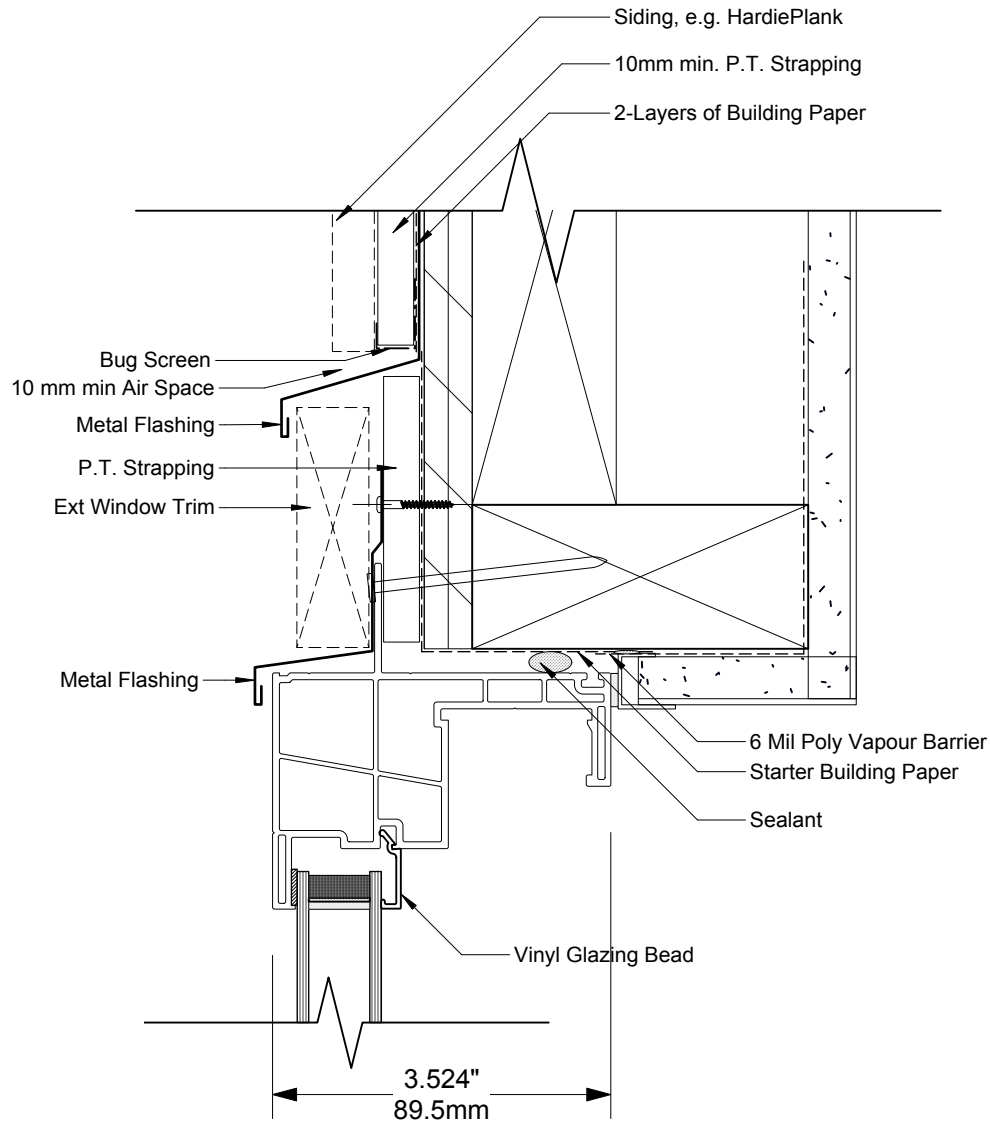

ALTERNATE RAINSCREEN DETAIL

2 Slider/Picture Head Detail
Scale: 1:2

* Alternate method of attaching window on top of rain screen strapping