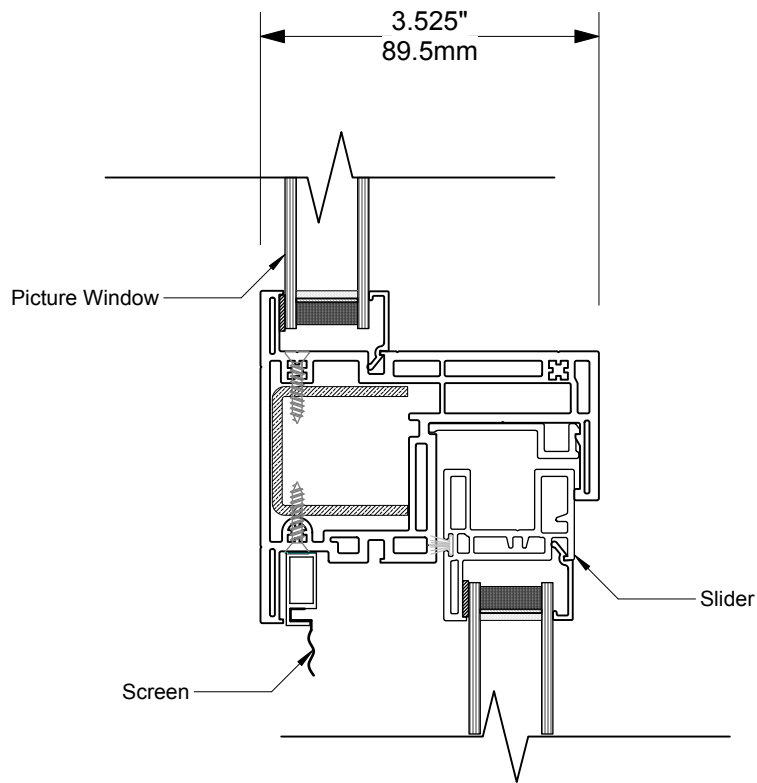

* Alternate method of attaching window on top of rain screen strapping

3000 SERIES VINYL SLIDER WINDOWS

note:
 accepted rainscreen details per BC.B.C

Modern . Great Taste in Windows
 P. 604.485.2451 . www.modern.ca