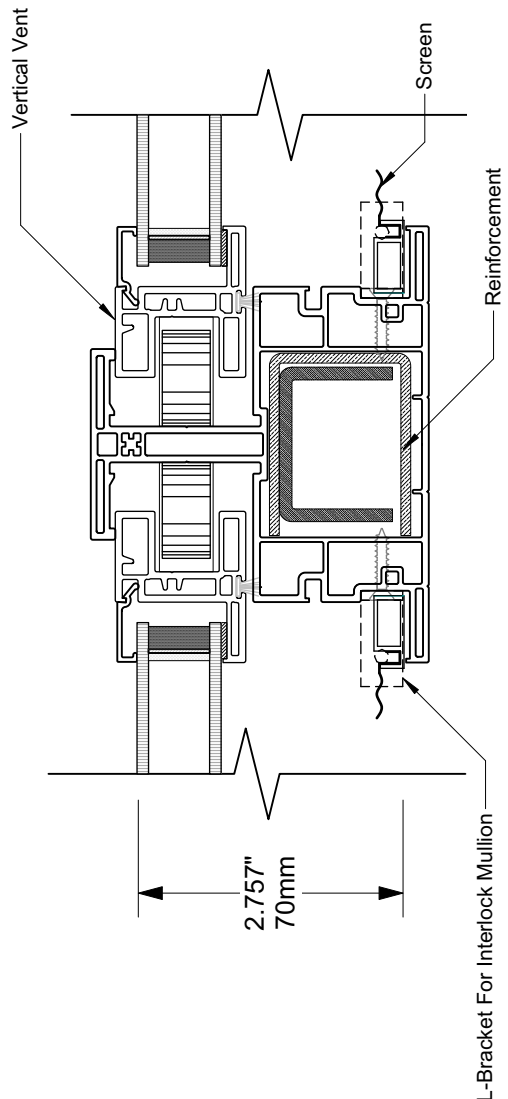

3000 SERIES VINYL SLIDER WINDOWS

8

Single Hung Mullion Detail
Scale: 1:2

Modern . Great Taste in Windows
P. 604.485.2451 . www.modern.ca